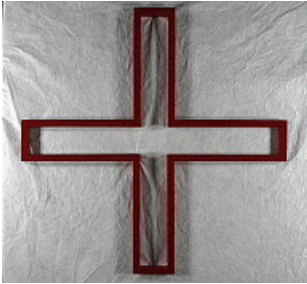

2017.389

ARTIST Designed by Ron Gilad, Israeli, born 1972
Manufactured by Designfenzider, American, established 2001
TITLE *Fruit Bowl No. 8*
DATE designed 2005
MEDIUM Painted metal with silicon
DIMENSIONS Overall: 13/16 × 19 1/2 × 19 1/2 in. (2 × 49.5 × 49.5 cm)
CREDIT LINE Gift of Douglas Burton and Christopher Ralston, Apartment Zero

2017.390

ARTIST Designed by Ron Gilad, Israeli, born 1972
Manufactured by Flos, Italian, established 1962
TITLE *Teca Mini Victorian Grandeur Table Lamp*
DATE designed 2009
MEDIUM ABS plastic, fabric, methacrylate, stainless steel, and light bulb
DIMENSIONS Overall: 8 1/4 × 7 1/2 × 7 1/2 in. (21 × 19 × 19 cm)
CREDIT LINE Gift of Douglas Burton and Christopher Ralston, Apartment Zero

2017.391

ARTIST Designed by Ron Gilad, Israeli, born 1972
Manufactured by Designfenzider, American, established 2001
TITLE *VaseMaker*
DATE designed 2001
MEDIUM Porcelain
DIMENSIONS Overall: 2 1/2 × 6 × 6 in. (6.4 × 15.2 × 15.2 cm)
CREDIT LINE Gift of Douglas Burton and Christopher Ralston, Apartment Zero

2017.392

ARTIST Designed by Alain Gilles, Belgian, born 1970
Manufactured by O'SUN, Chinese, established 2011
TITLE *NOMAD Solar Lamp*
DATE designed 2012
MEDIUM ABS plastic, solar panel, and 12 LEDs
DIMENSIONS Overall: 12 5/8 × 5 7/8 in. diameter (32 × 15 cm diameter)
CREDIT LINE Gift of Douglas Burton and Christopher Ralston, Apartment Zero