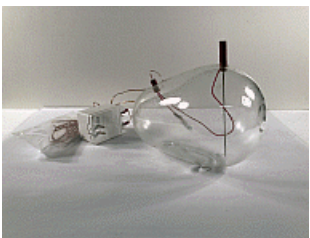

2017.388

ARTIST Designed by Scott Franklin, American, born 1984
Designed by Miao Miao, Chinese, born 1979
Manufactured by NONdesigns, LLC, American, established 2006
TITLE *Wet Lamp*
DATE designed 2006
MEDIUM Glass, silicone, silver electrode, and light bulb
DIMENSIONS Overall: 6 × 8 1/2 × 6 in. (15.2 × 21.6 × 15.2 cm)
CREDIT LINE Gift of Douglas Burton and Christopher Ralston, Apartment Zero