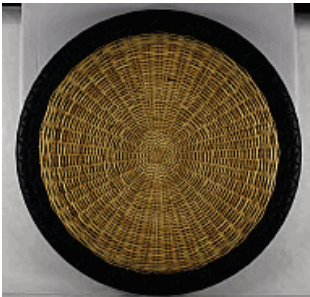

2017.385

ARTIST Designed by Brian Alfred, American, born 1974
 Manufactured by Maharam, American, established 1902
 TITLE *Along the Banks of Rivers High Above*
 DATE designed 2010
 MEDIUM Pigmented inkjet print on cellulose, latex and nylon backing
 DIMENSIONS Image: 98 5/8 × 45 in. (250.5 × 114.3 cm)
 Sheet: 101 5/8 × 45 in. (258.1 × 114.3 cm)
 CREDIT LINE Gift of Douglas Burton and Christopher Ralston, Apartment Zero, in honor of Nicole Campbell

2017.386

ARTIST Designed by Alejandro Aravena, Chilean, born 1967
 Manufactured by Vitra, Swiss, established 1950
 TITLE *Chairless*
 DATE designed 2010
 MEDIUM Nylon
 DIMENSIONS Overall: 33 7/16 × 1 15/16 in. (85 × 5 cm)
 CREDIT LINE Gift of Douglas Burton and Christopher Ralston, Apartment Zero

2017.387

ARTIST Designed by Fernando Campana, Brazilian, born 1961
 Designed by Humberto Campana, Brazilian, born 1953
 Estudio Campana, Brazilian, established 1983
 Fabricated by Craft Link, Vietnamese, established 1996
 Manufactured by Artecnic, American, established 1986
 TITLE *TransNeomatic Bowl*
 DATE designed 2007
 MEDIUM Rubber tire, rattan, and wicker
 DIMENSIONS Overall: 3 × 23 in. diameter (7.6 × 58.4 cm diameter)
 CREDIT LINE Gift of Douglas Burton and Christopher Ralston, Apartment Zero