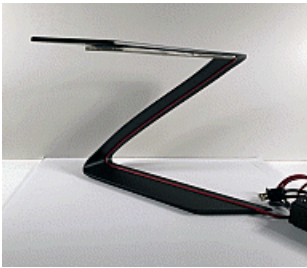

ARTIST Designed by Julia Läuffer, German, born 1968
Designed by Marcus Keichel, German, born 1967
Läuffer & Keichel, German, established 2003
Manufactured by Offecct, Swedish, established 1990
TITLE *LAYER Chair*
DATE designed 2012
MEDIUM Metal, plywood, and woolen upholstery
DIMENSIONS Overall: 41 3/4 × 35 7/16 × 30 11/16 in. (106 × 90 × 78 cm)
CREDIT LINE Gift of Douglas Burton and Christopher Ralston, Apartment Zero

2017.395